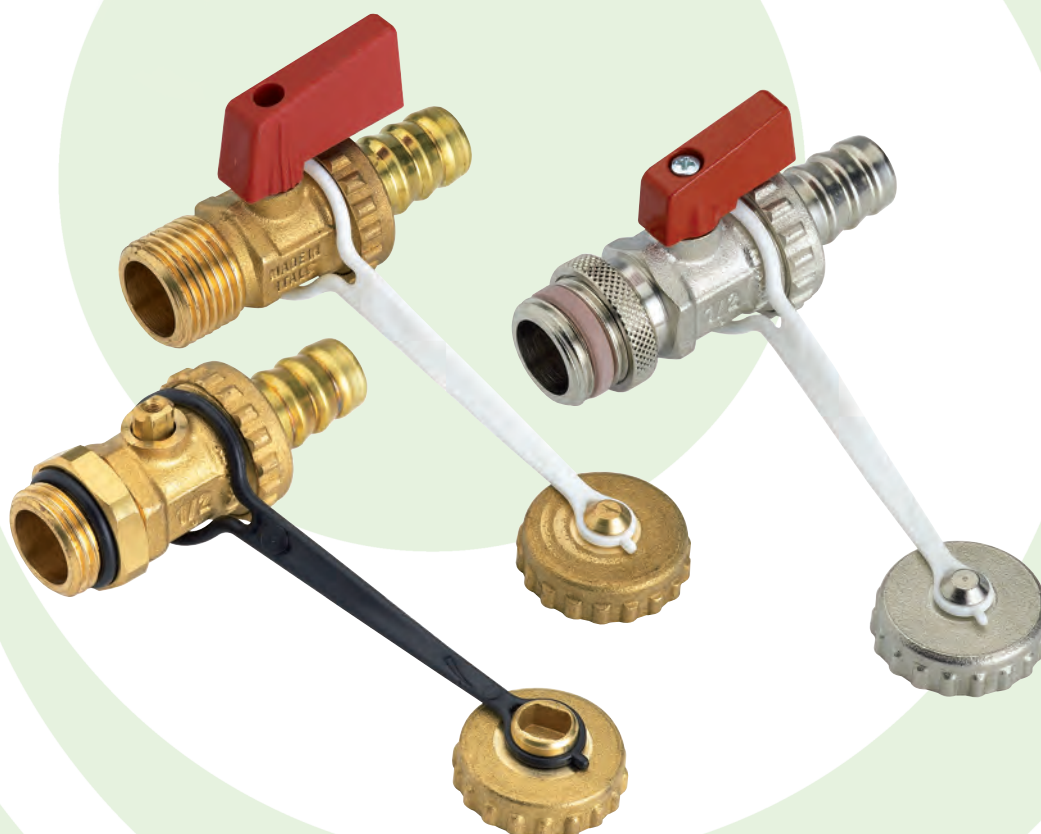

rubinetti di scarico

drain ball valves

CARATTERISTICHE TECNICHE

MATERIALI

- Corpo valvola, tappo e girello: CW 617N UNI-EN 12165, ricavato da stampaggio a caldo di barra estrusa
- Portagomma: CW 614N UNI-EN 12164,
- Sfera: CW 614N UNI-EN 12164 nichelata
- Leva: Nylon 66 caricato vetro

MATERIALS

- Valve body, tap and ring: CW 617N UNI-EN 12165 hot-forged extruded bars
- Hose connection: CW 614N UNI-EN 12164
- Ball: CW 614N UNI-EN 12164 nickel plated
- Lever: glass-charged Nylon 66

SURFACE FINISHING

- Two-ways

ON REQUEST

- Aluminium lever
- Surface finishing: sandblasted chrome plated, sandblasted nickel plated
- Available also for solar systems
- Plastic tap and ring

810

Mini scarico caldaia giallo sabbato con leva nylon, girello e portagomma

Drain ball valve for boiler, sandblasted, with nylon lever, ring and hose connection

COD. 301060439 1/2"
COD. 301060401 3/8"

Pezzi per scatola	Pieces per carton
100	100
100	100

831

Mini scarico caldaia giallo sabbato con tappo manovra, girello e portagomma