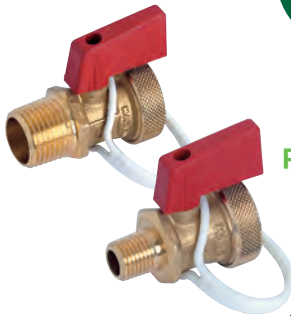

Drain ball valve for boiler, sandblasted nickel plated, with operation cap, ring and hose connection

COD. 303100116 3/4" femmina
3/4" hose connection

Pezzi per scatola	Pieces per carton
80	80

841

Mini scarico caldaia giallo sabbato con leva nylon, teflon sul filetto 1/2", controdado, girello e portagomma

Drain ball valve for boiler, sandblasted, with nylon lever, teflon on 1/2" thread, nut, ring and hose connection

COD. 311060439 1/2"

Pezzi per scatola	Pieces per carton
100	100

842

Mini scarico caldaia nichelato sabbato con leva rossa alluminio, teflon sul filetto 1/2", controdado, girello e portagomma

Drain ball valve for boiler, sandblasted nickel plated, red aluminium lever, teflon on 1/2" thread, nut, ring and hose connection

COD. 311140902 1/2"

Pezzi per scatola
100

Pieces per carton
100

**S 812
S 412**

**ON
REQUEST**

Mini scarico caldaia, filetto NPT giallo sabbato con leva nylon, tappo

Drain ball valve for boiler, NPT thread, sandblasted, with nylon lever and cap

ART. S 812
COD. 346041A07 1/2" x 3/4"

Pezzi per scatola